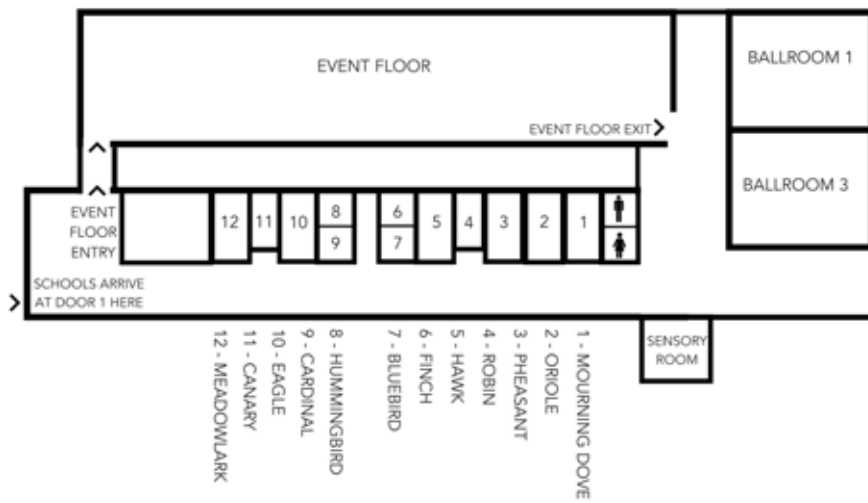

Alerus Center Map

WELCOME

Follow this schedule and map.

Open expo bag & find:

- POSTCARD GAME
 - Ask good questions = get a stamp
 - Fill all stamps = turn in for prize drawing
 - Turn in when exiting floor
 - Prize = \$100 gift card